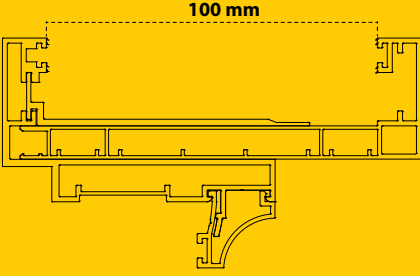

HAREKETLİ KASA SİSTEMİ ÖZELLİKLERİ

- İlave adaptör kullanmadan duvar kalınlığı 10cm'den - 16cm'e kadar açılabilme özelliği vardır. Bu sayede farklı duvar kalınlıklarına göre yerinde adapte olabilir.
- İlave adaptörler sayesinde istenilen duvar kalınlığına kadar uygulanabilir.
- Pervaz üzerine yapılan işlem ile 8cm duvar kalınlığına kadar daraltılabilir.
- İstenen Ral renginde boyatılabilir.
- Farklı kapı kanatları kullanılabilir. (Transparan Cam Kanat, Çerçevesiz Cam Kanat, Ahşap Kanat, Alüminyum Dolu Panelli Kanat, Çarpma Kapı Kanadı)
- İmalat ve montaj kolaylığı sağlar.
- Kapı binisi olarak da kullanılan çıtalar sayesinde montaj vidaları gizlenir.
- Geniş kullanım alanına sahiptir. (Hastaneler, Oteller, Bina Giriş Kapıları, Daire Giriş Kapıları, İç Mekan Kapıları vb.)
- Farklı aksesuar seçimlerine uygundur.
- Çift kanat kapı uygulamasına uygundur.